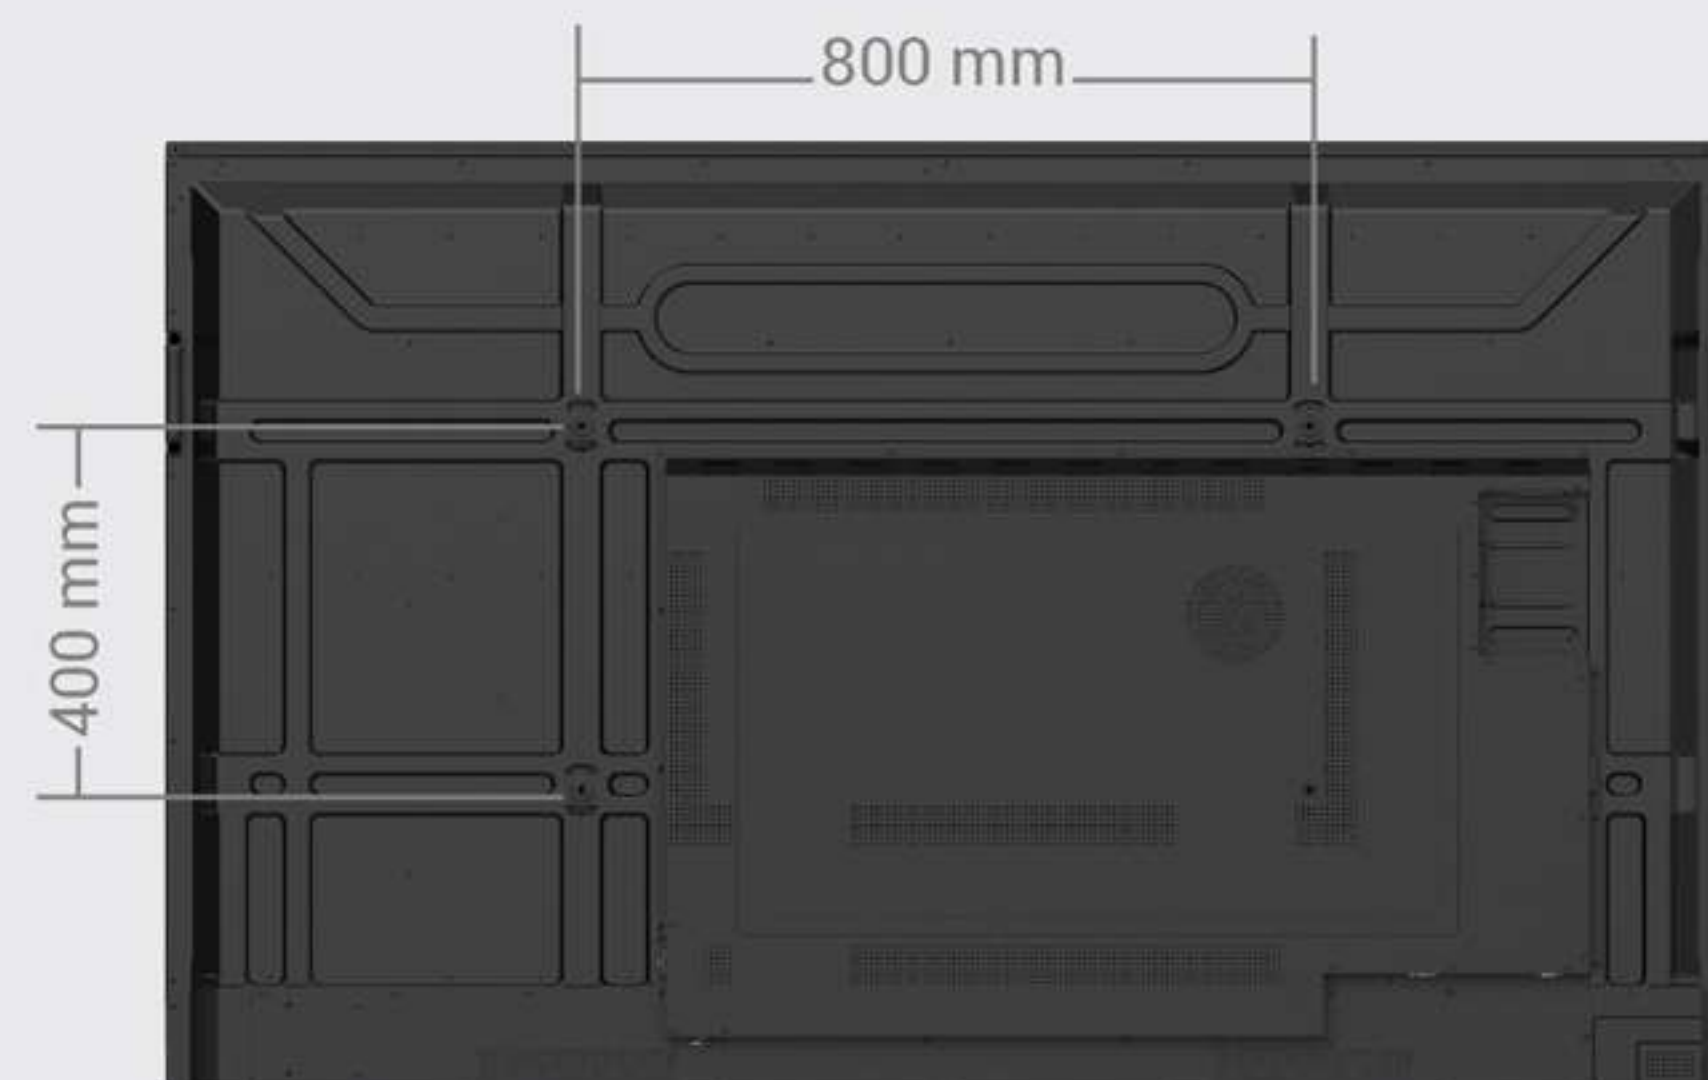

RE7504F

Size	VESA 規格	螺絲	數量
65"	VESA 600 x 400 mm	M8 × 25L	4
75"	VESA 800 x 400 mm	M8 × 25L	4
86"	VESA 800 x 600 mm	M8 × 25L	4