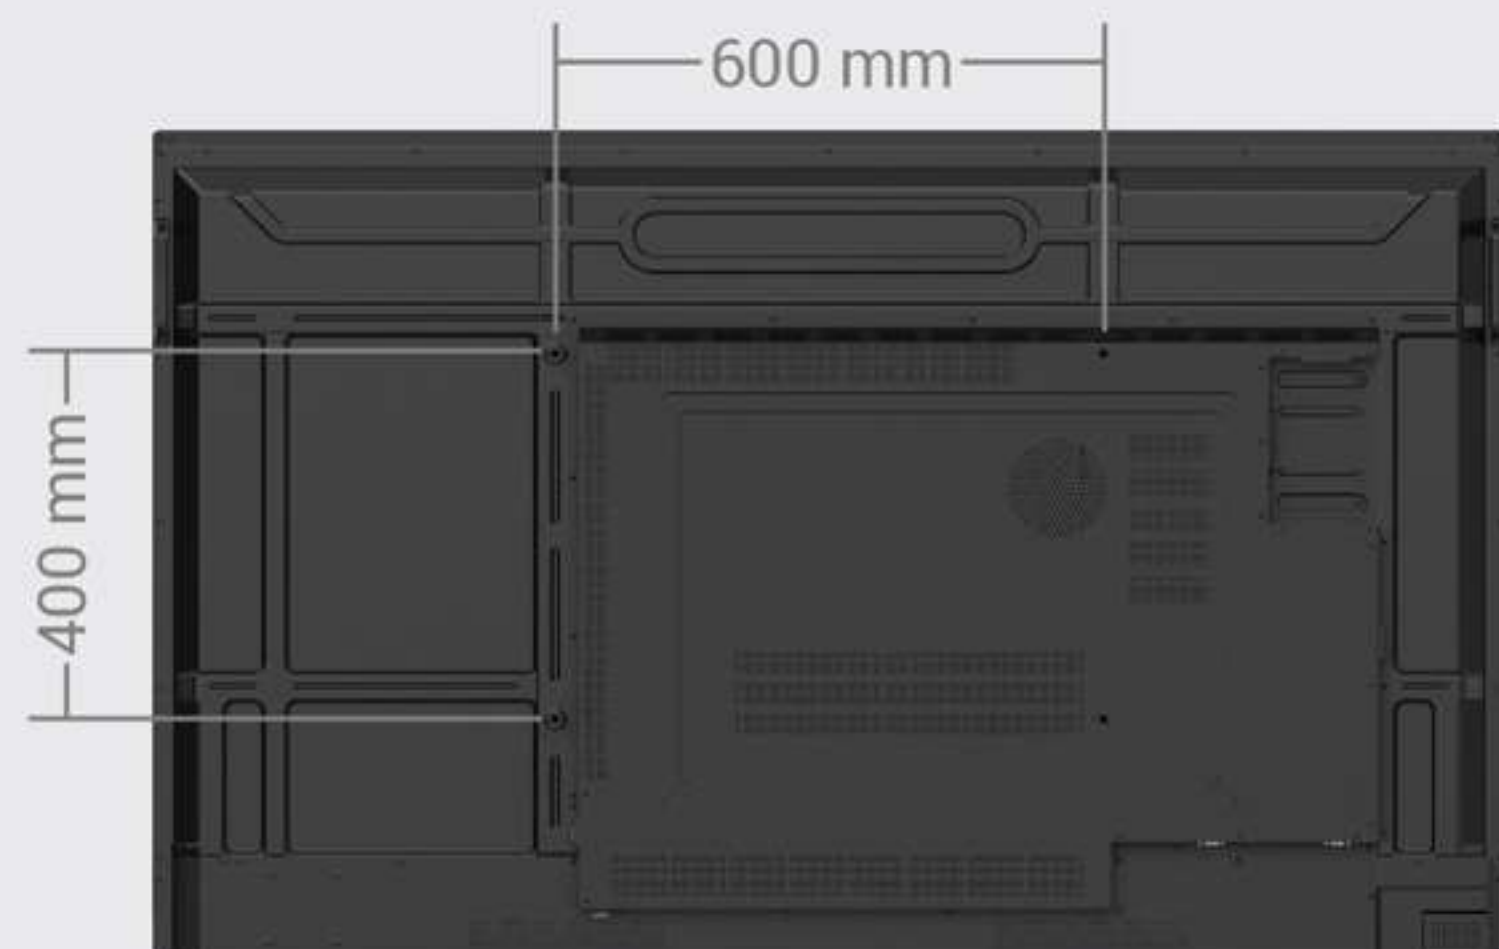

RE6504F

Size	VESA 規格	螺絲	數量
65"	VESA 600 x 400 mm	M8 × 25L	4
75"	VESA 800 x 400 mm	M8 × 25L	4
86"	VESA 800 x 600 mm	M8 × 25L	4