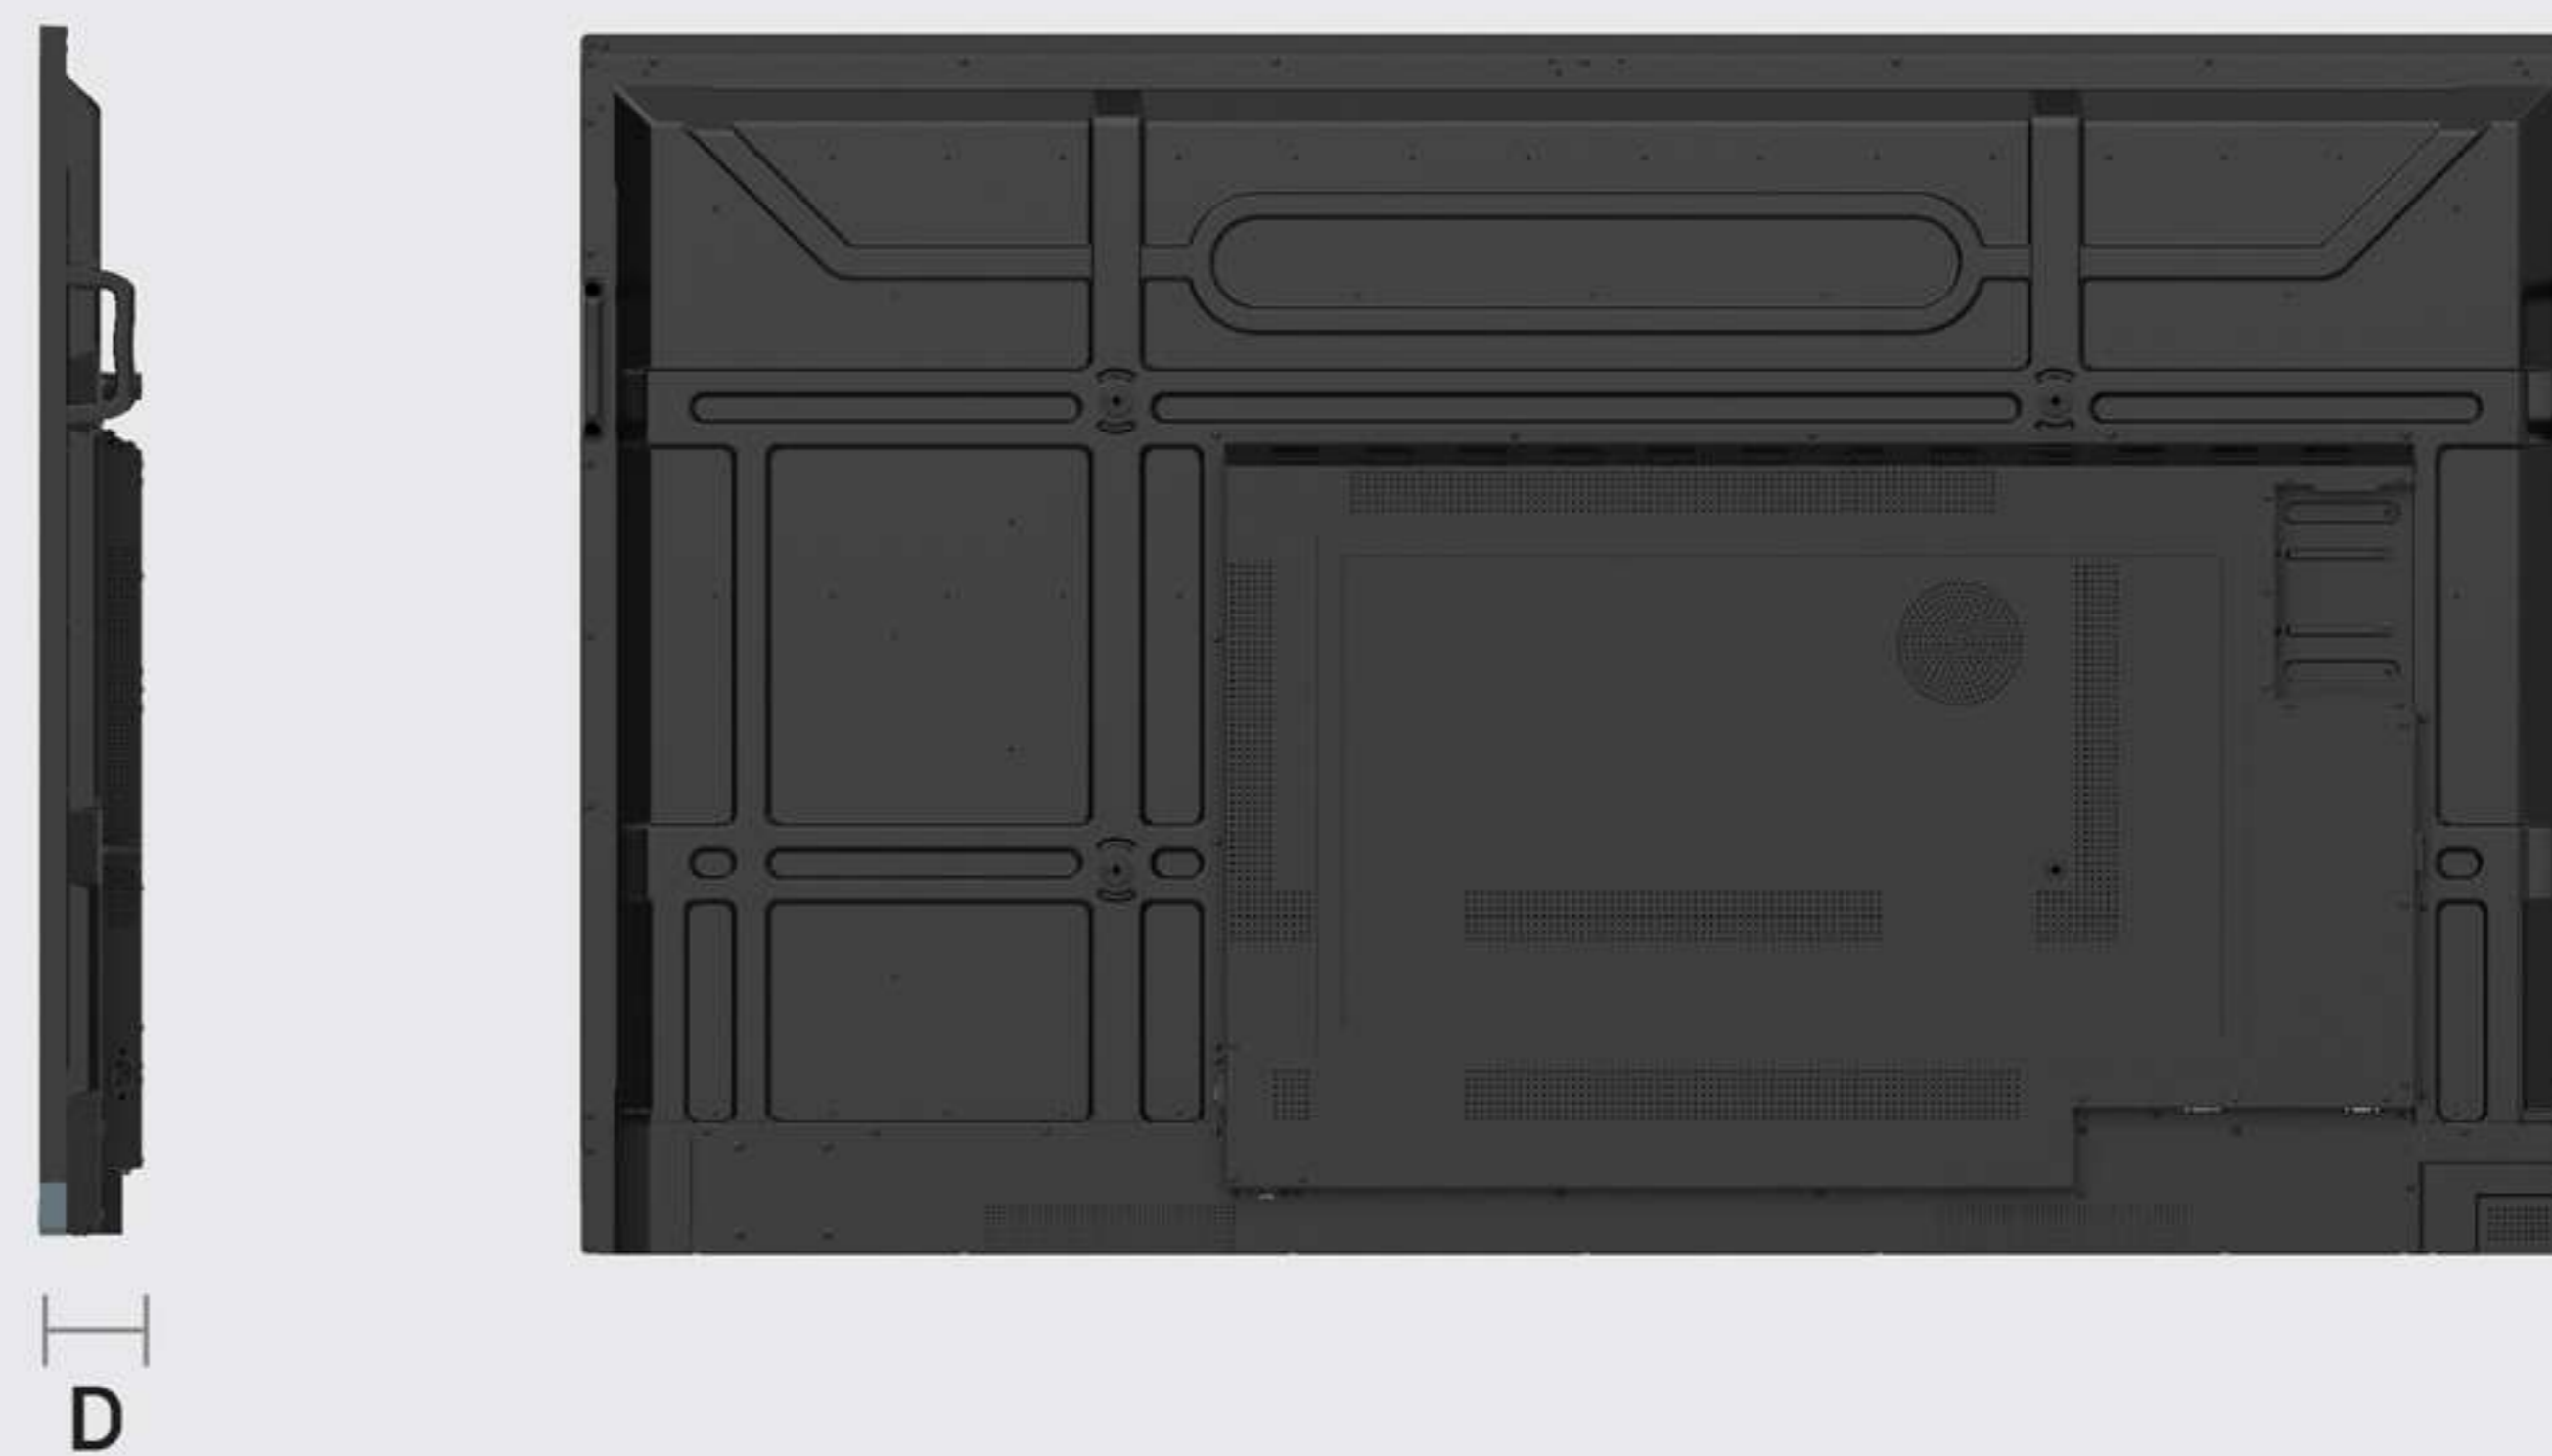

*符合 IEC 標準 60529

尺寸 (寬 X 高 X 深)

RE6504F | 1482.1 × 907 × 87.7 mm (58.4 × 35.7 × 3.5 inch)

RE7504F | 1716.5 × 1041.6 × 87.7mm (67.6 × 41.0 × 3.5 inch)

RE8604F | 1961.8 × 1179.7 × 87.7mm (77.2 × 46.4 × 3.5 inch)